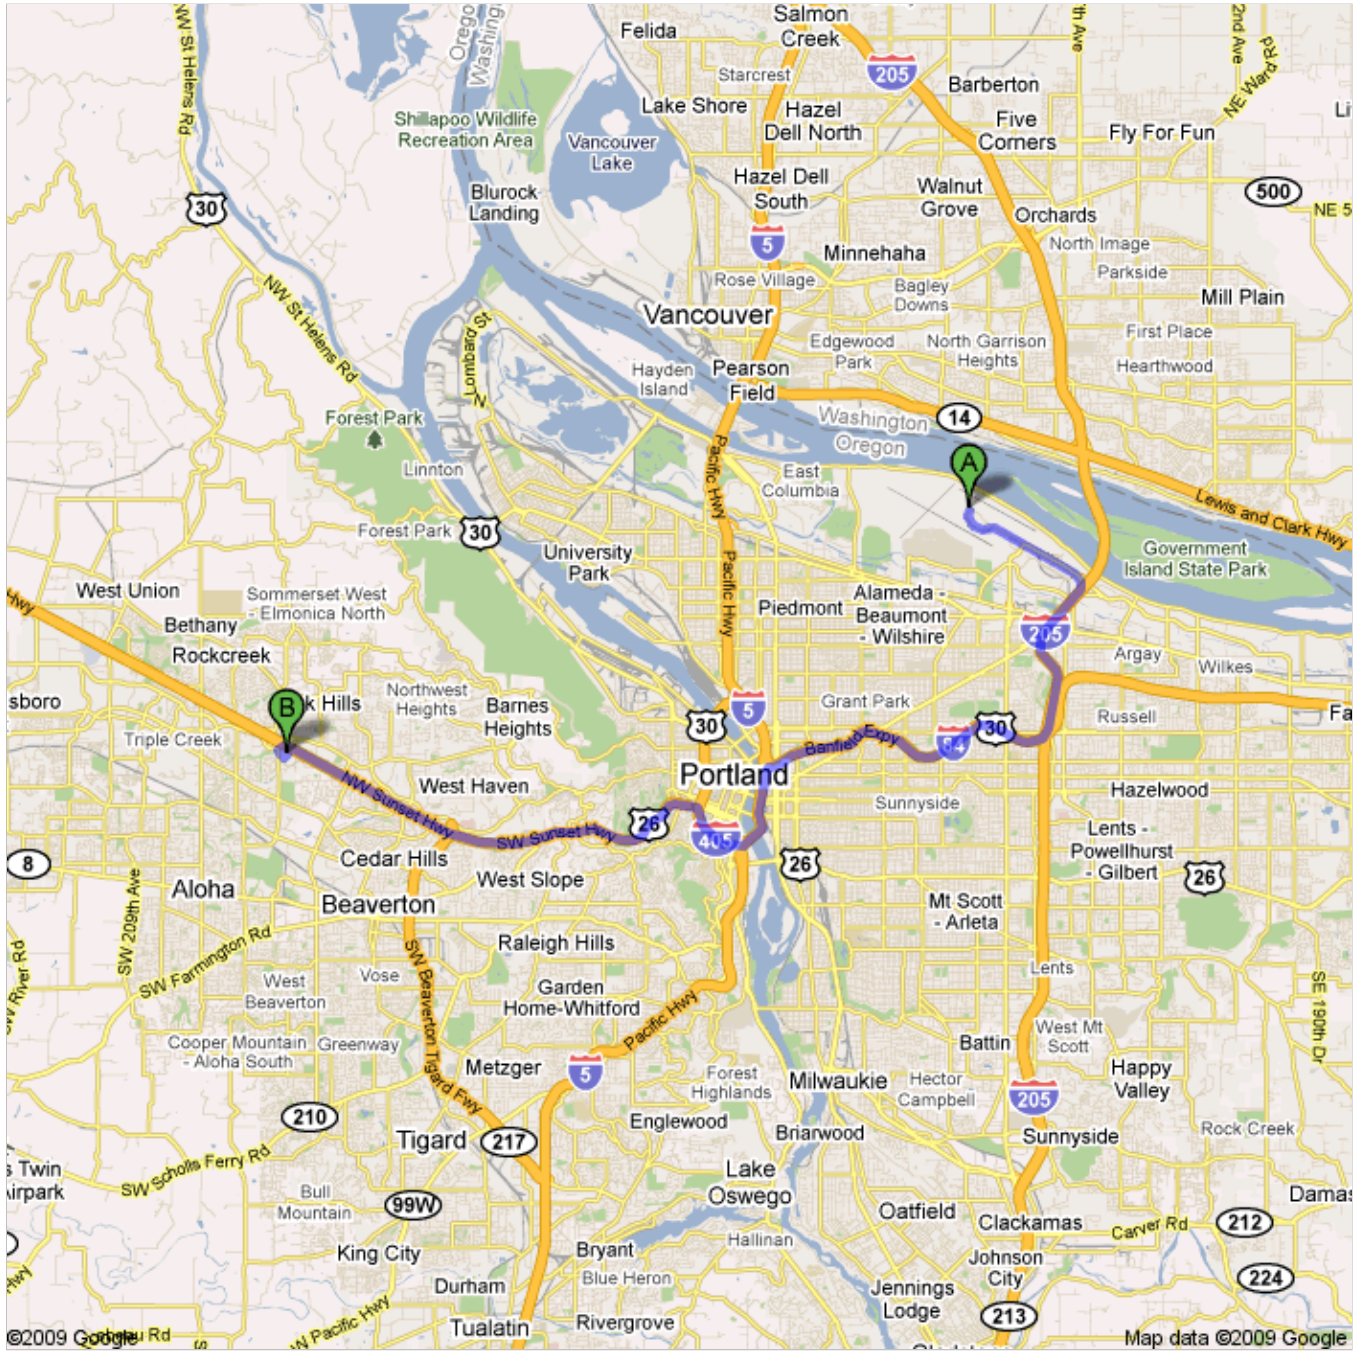

Directions to 15525 NW Gateway Ct, Beaverton, OR 97006

22.1 mi – about 27 mins

PDX to the following hotels:

Fairfield Inn, Hilton Garden Inn, Homewood Suites

 Portland International Airport, Portland, OR

- | | | |
|---|--|----------------------------|
| | 1. Head southwest on NE Airport Way toward NE Air Cargo Rd
About 6 mins | go 2.3 mi
total 2.3 mi |
|  | 2. Take the ramp onto I-205 S
About 3 mins | go 3.1 mi
total 5.5 mi |
|  | 3. Take exit 21B to merge onto I-84 W/US-30 W toward Portland
About 5 mins | go 5.4 mi
total 10.8 mi |
|  | 4. Take the exit on the left onto I-5 S toward Beaverton/Salem
About 1 min | go 1.6 mi
total 12.4 mi |
|  | 5. Slight left at I-405 N (signs for I-405/US-26/City Center/Beaverton)
About 1 min | go 0.9 mi
total 13.3 mi |
|  | 6. Take exit 1D to merge onto US-26 W toward Beaverton
About 7 mins | go 8.0 mi
total 21.3 mi |
|  | 7. Take exit 65 for Cornell Rd toward Bethany Blvd | go 0.3 mi
total 21.6 mi |
|  | 8. Turn left at NW Cornell Rd
About 1 min | go 0.2 mi
total 21.8 mi |
|  | 9. Turn left at NW 158th Ave | go 430 ft
total 21.9 mi |
|  | 10. Turn left at NW Waterhouse Ave | go 0.1 mi
total 22.0 mi |
|  | 11. Turn left at NW Gateway Ct
Destination will be on the left | go 0.1 mi
total 22.1 mi |

 15525 NW Gateway Ct, Beaverton, OR 97006

These directions are for planning purposes only. You may find that construction projects, traffic, weather, or other events may cause conditions to differ from the map results, and you should plan your route accordingly. You must obey all signs or notices regarding your route.

Map data ©2009, Google, Sanborn

Directions weren't right? Please find your route on maps.google.com and click "Report a problem" at the bottom left.