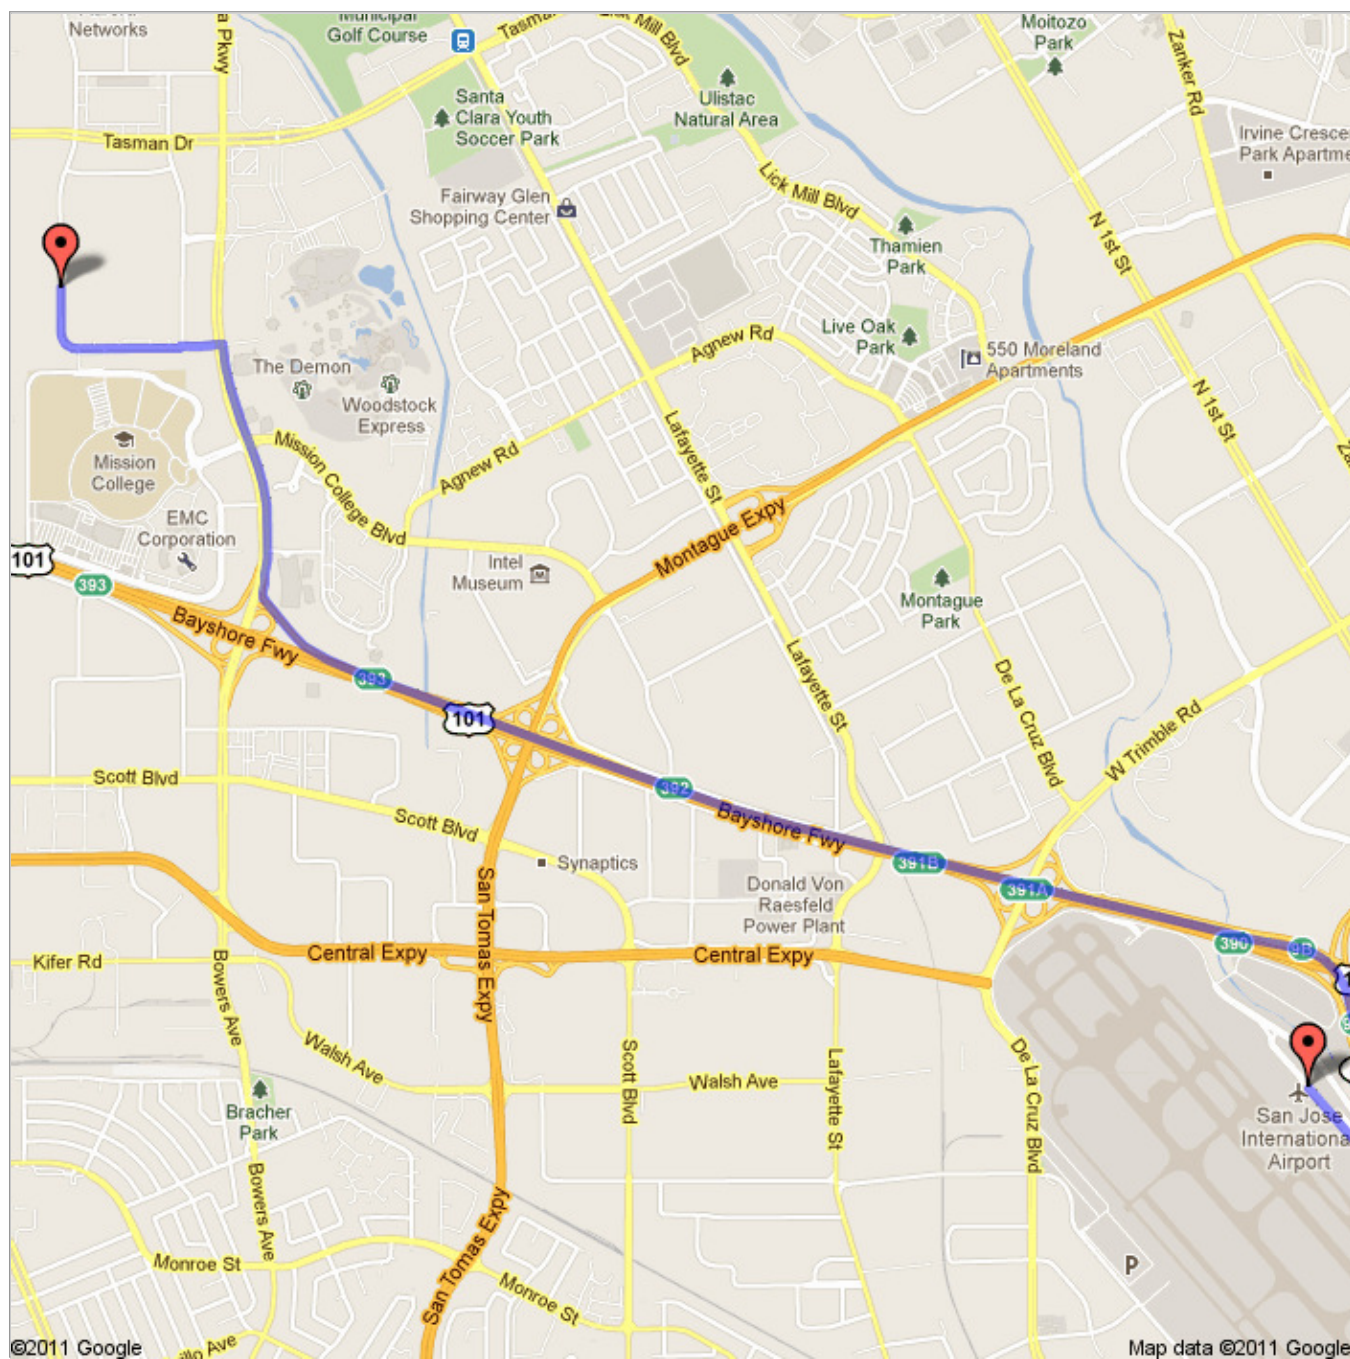

Notes Sunburst Design - SystemVerilog Training at EDA Direct 4701 Patrick Henry Dr, Santa Clara, CA 95054

Directions from SJC Airport

Directions to 4701 Patrick Henry Dr, Santa Clara, CA 95054

Public · 0 views

Created on Sep 23 · By [cliffc](#) · Updated < 1 minute ago

From: SJC International Airport

Directions to 4701 Patrick Henry Dr, Santa Clara, CA 95054

To: 4701 Patrick Henry Dr, Santa Clara, CA 95054