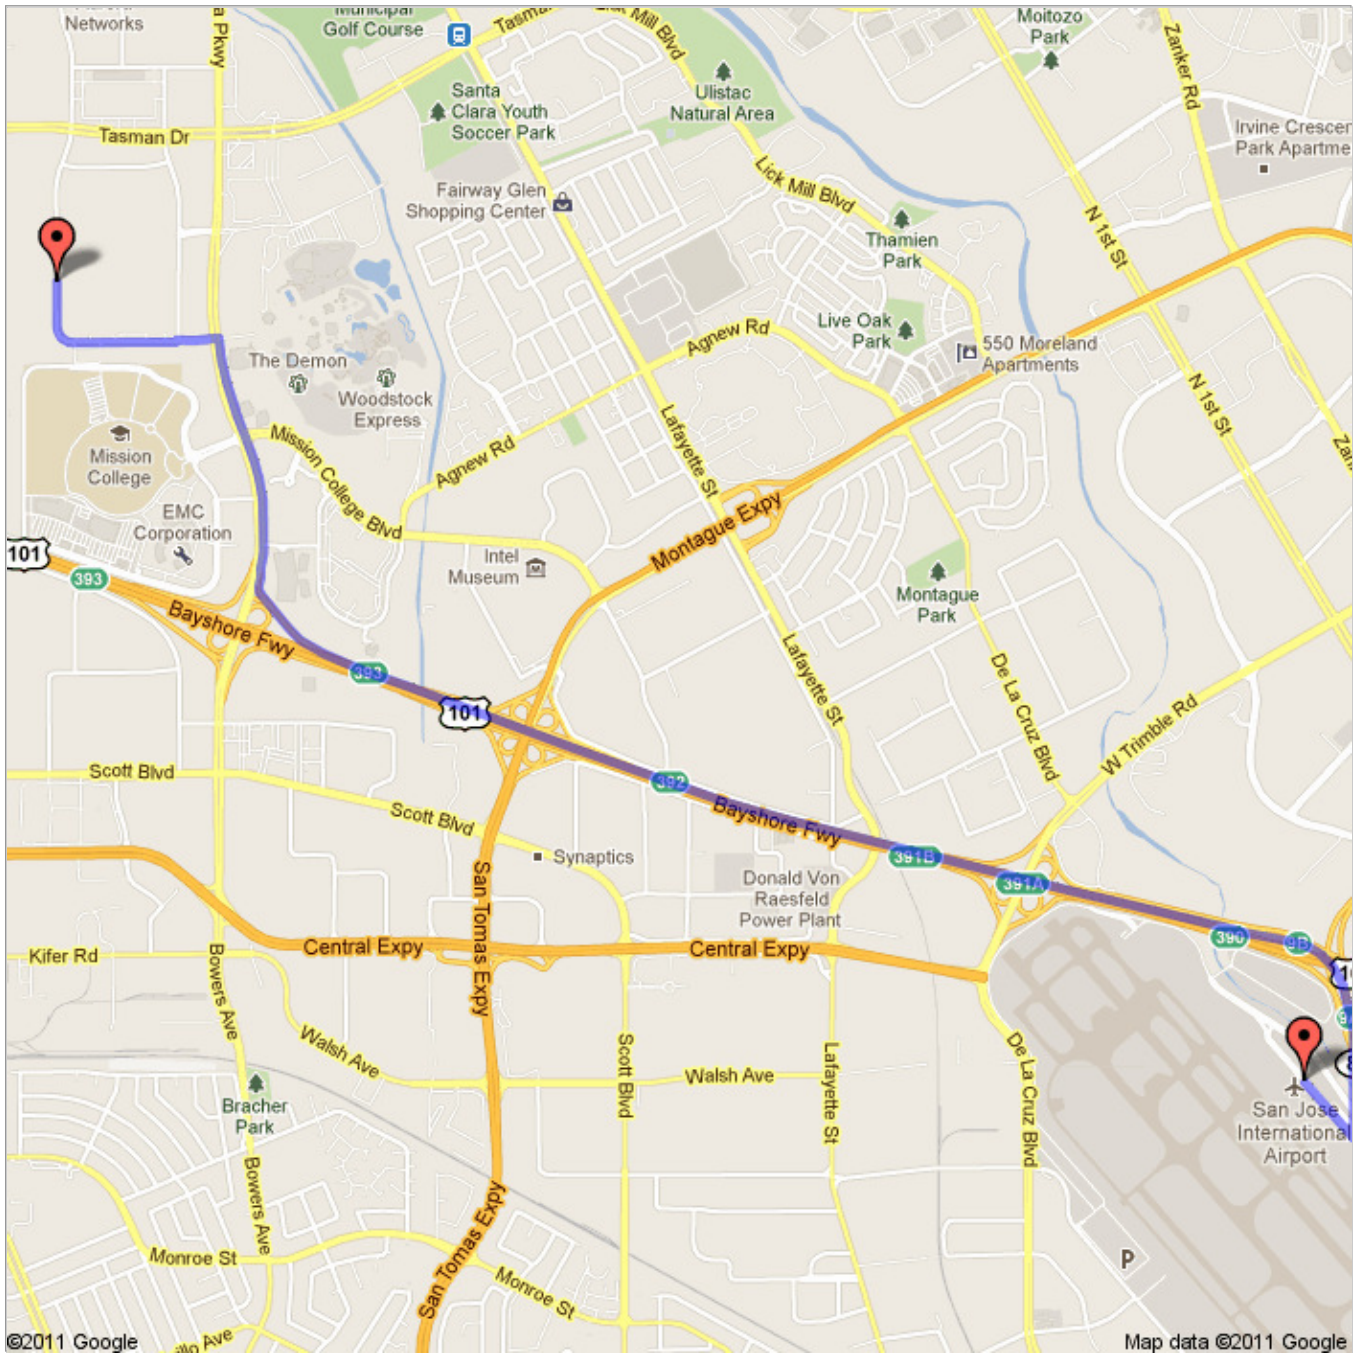

Notes Sunburst Design - SystemVerilog Training at EDA Direct 4701 Patrick Henry Dr, Santa Clara, CA 95054

Directions from SJC Airport

Directions to 4701 Patrick Henry Dr, Santa Clara, CA 95054

Public · 0 views
Created on Sep 23 · By [cliffc](#) · Updated < 1 minute ago

-  From: SJC International Airport
-  Directions to 4701 Patrick Henry Dr, Santa Clara, CA 95054
-  To: 4701 Patrick Henry Dr, Santa Clara, CA 95054