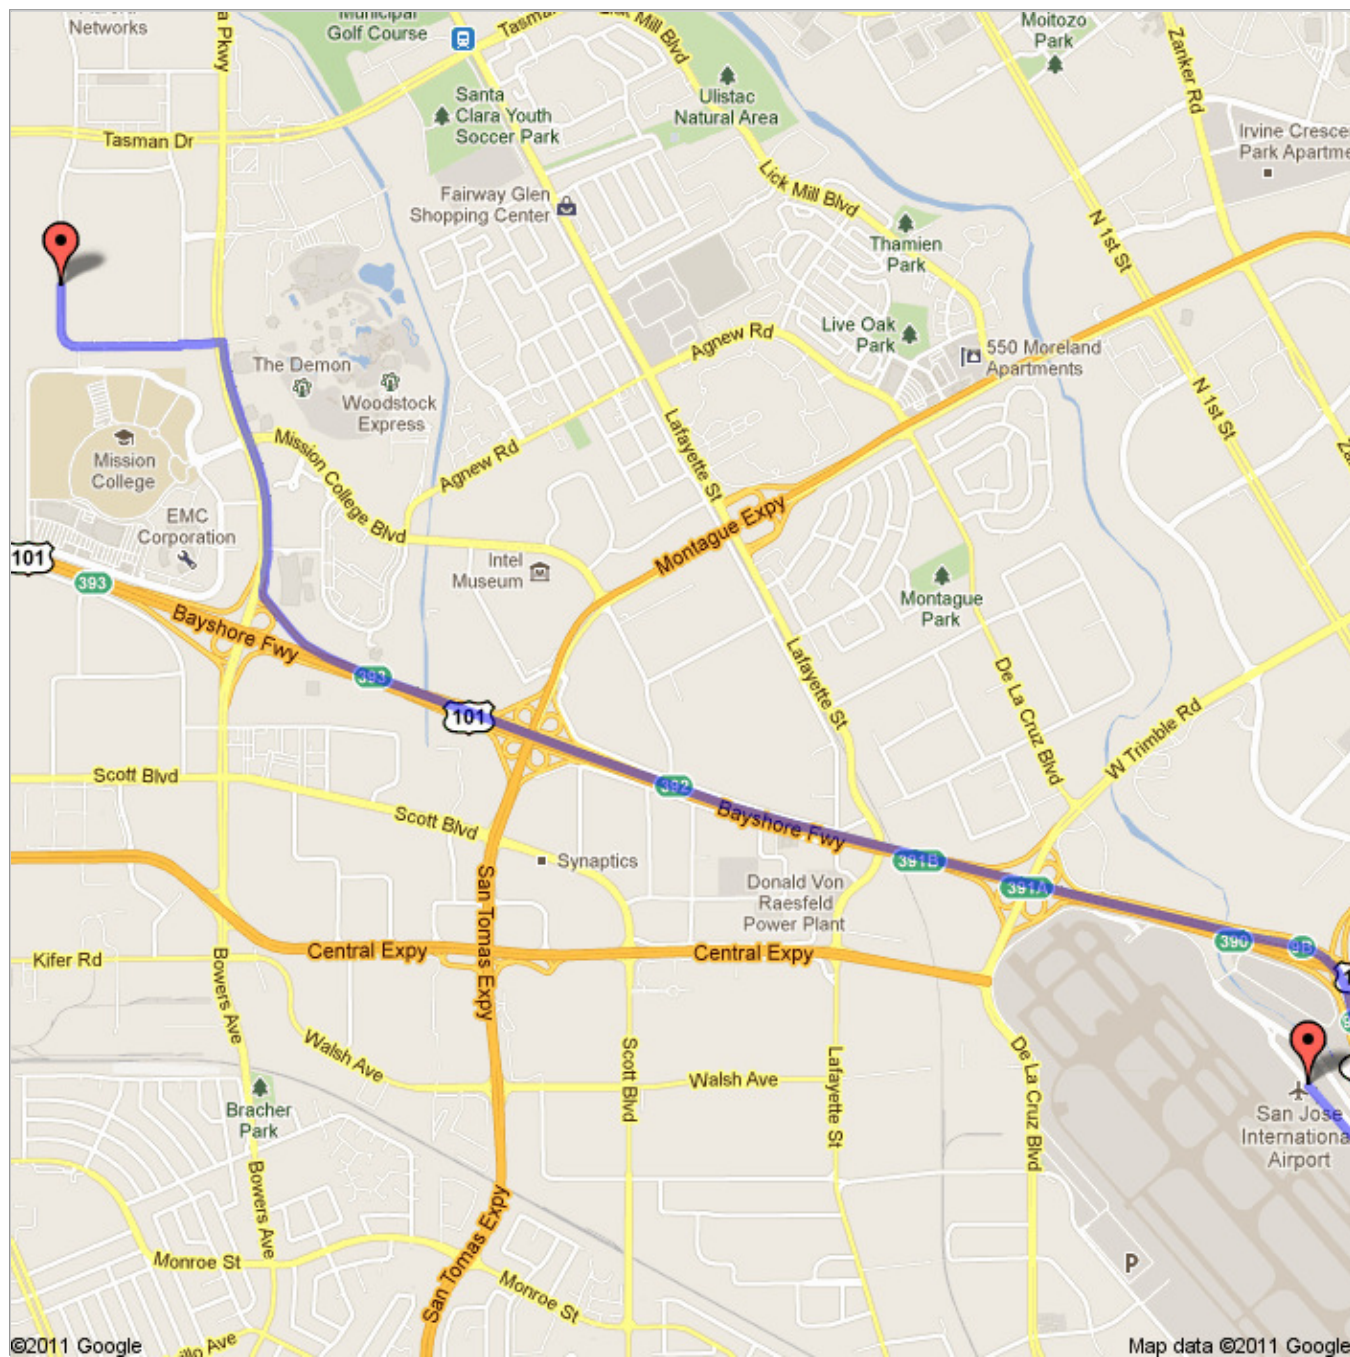

Notes Sunburst Design - SystemVerilog Training at EDA Direct 4701 Patrick Henry Dr, Santa Clara, CA 95054

Directions from SJC Airport

Directions to 4701 Patrick Henry Dr, Santa Clara, CA 95054

Public · 0 views
Created on Sep 23 · By [cliffc](#) · Updated < 1 minute ago

-  From: SJC International Airport
-  Directions to 4701 Patrick Henry Dr, Santa Clara, CA 95054
-  To: 4701 Patrick Henry Dr, Santa Clara, CA 95054